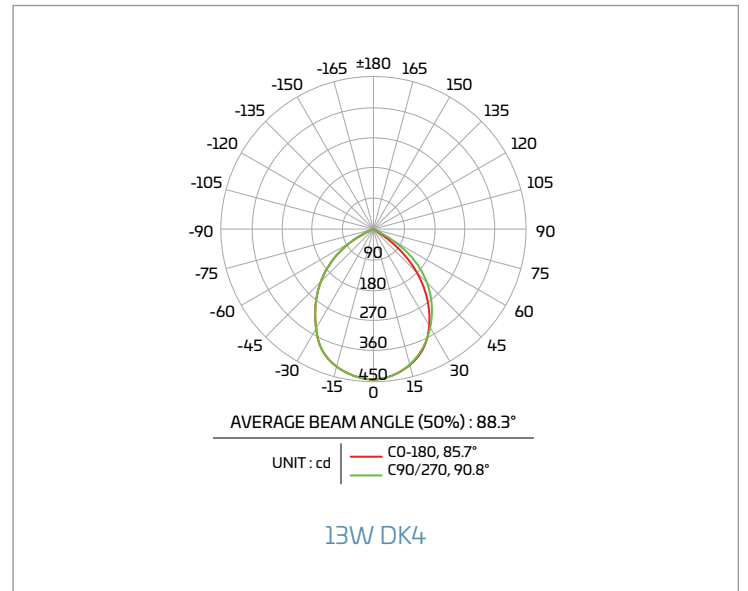

PHOTOMETRICS

DIMMER COMPATIBILITY

AH SDM/600/WHTTE 600W	✓	LEVITON WHITE NO.IPL06 600W	✓	LUTRON MSCL-OP153MH-WH	✓	LUTRON D-600PH-3CK 600W	✗
AH SDM3/1000/WHTTE 1000W	✓	LUTRON AY-600PH-WH	✗	LUTRON PD-6WCL	✗	LUTRON D-600R-WH 600W	✓
ALMOND LUXDM600-12 600W	✓	LUTRON AY-600P-WH	✓	LUTRON S-10PH 1000W	✓	LUTRON DV-600PH-WH 600W	✓
CTL DM600-12-3 600W	✓	LUTRON AYCL-153PH	✓	LUTRON S-600-AL 600W	✓	LUTRON DV-603P600W	✓
GE 18024 600W	✓	LUTRON AYCL-153P-WH	✗	LUTRON S-600H-WH 600W	✗	LUTRON DV-603PH-WH 600W	✓
LEVITON 603-6631-A 600W	✓	LUTRON D-600PH-DK 600W	✗	LUTRON S-600-IV 600W	✓	LUTRON DV-603PR 600W	✗
LEVITON 6631-A 600W	✓	LUTRON D-600RH-DK 600W	✓	LUTRON S-600PR-WH 600W	✗	LUTRON DVCL-153PH 600W	✗
LEVITON 6683 600W	✓	LUTRON D-600R-IV 600W	✓	LUTRON S-600P-WH	✗	LUTRON DVW-600PH-WH 600W	✗
LEVITON 6683-10Z 600W	✓	LUTRON DV-600P-WH	✓	LUTRON S-603PGH-WH 600W	✓	LUTRON DVWCL-153PH-WH 600W	✗
LEVITON 6683-IW 600W	✗	LUTRON DV-603PH-WH 600W	✓	LUTRON S-603PH-WH 600W	✓	LUTRON LGCL-153CL 600W	✗
LEVITON IPI06 600W	✗	LUTRON DVCL-153P-WH 600W	✗	LUTRON SCL-153PH-WH	✓	LUTRON MAW-600 600W	✗
LEVITON IPI06-1LZ 600W	✓	LUTRON DVCL-253PH	✓	LUTRON SELV-300P-WH	✓	LUTRON MAW-600H-AL 600W	✗
LEVITON S-600P-WH	✗	LUTRON DVWCL-153PH-WHC	✗	LUTRON TG-600PH-IV 600W	✗	LUTRON MAW-600H-WH 600W	✗
LEVITON White/Lvory/Light Almond IPI10-1LZ 600W	✓	LUTRON MACL-153MH-WH	✓	LUTRON TG-600PH-WH 600W	✓	LUTRON S-600 600W	✓
LEVITON 6631-LA 600W	✓	LUTRON MACL-153MLH-WH	✓	LUTRON TG-603PGH-WH	✗	LUTRON SCL-153P-WH 600W	✓
LEVITON 6684 600W	✗	LUTRON MACL-153MR-WH	✗	LUTRON TGCL-153PH-WH	✗	LUTRON TGCL-153PH-WH 600W	✗
LEVITON LIGHT ALMOND NO.6672 600W	✓	LUTRON MACL-153M-WH	✗	LUTRON CT-103P-WH 1000W	✗	LUTRON TGCL-153PLH-WH 600W	✗
		LUTRON MA-RH	✗	LUTRON CTCL-153P-WH 600W	✗	Maxxima MEW-DM600	✗