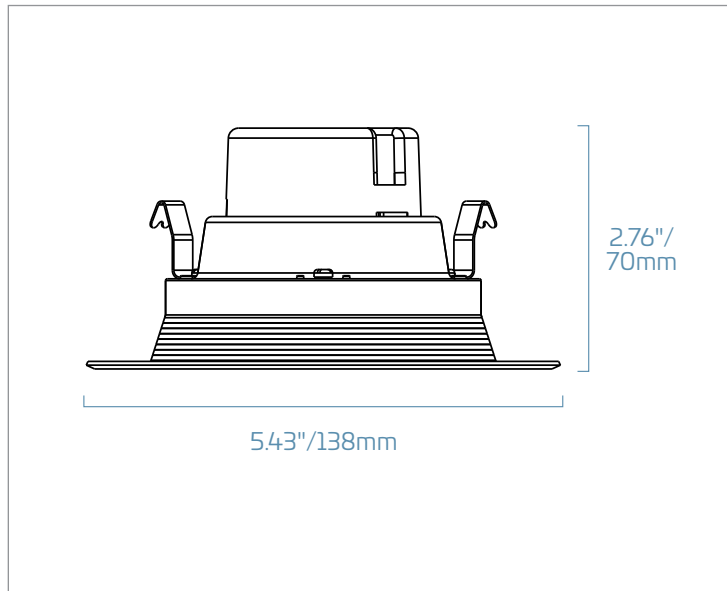

### FEATURES

- Fits many popular 4" recessed downlight fixtures
- Integrated white aluminum powder coated trim with medium base (E26) for direct replacement
- E26 and GU24 bases included
- Lasts up to 30X longer than traditional incandescent
- Dimmable 10-100%
- Instant-on, no warm-up time

### APPLICATIONS

- Healthcare
- Hospitality
- Office
- Property Management
- Residential
- Retail

<b>PERFORMANCE</b>	Power Consumption	13W
	Lumens	900
	Efficacy (LPW)	69
	CRI	90+
	CCT	2700K/3000K/4000K/5000K
	Life (L70)	35,000 hours
<b>ELECTRICAL</b>	Power Factor	>0.7
	Input Voltage	120V @60Hz
<b>CONSTRUCTION</b>	Operating Temperature	
	Base	E26
<b>LISTINGS</b>	Certification(s)	ENERGY STAR® Rated; cULus Classified
	Material Usage	RoHS Compliant; no mercury or lead
	Environment	UL Wet Location Listed; IC Rated for use in insulated ceilings

## DIMENSIONS